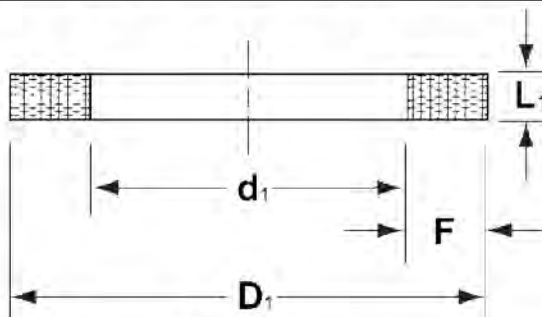

MBT Solid Teflon® Backups - Metric

These solid PTFE backup rings are popular in commercial applications requiring low friction, fluid compatibility and / or high temperature. The solid design is easier to install in larger bore sizes as there are no ends to catch.

Temperature: -65°F to 500°F

EXAMPLE: MBT-25X31X1.25

| Prefix | Inside Diameter | | Outside Diameter | | Height |
|--------|-----------------|---|------------------|---|--------|
| MBT- | 25 | x | 31 | x | 1.25 |
| | 25mm | | 31mm | | 1.25mm |